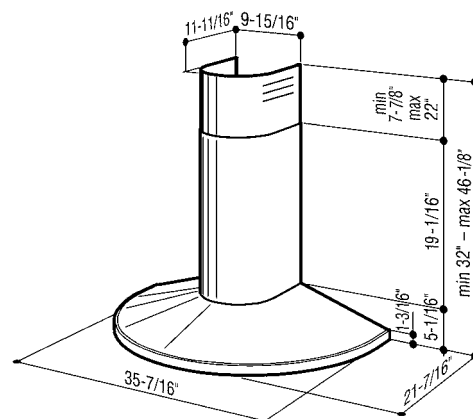

Range Hood Specifications

Options & Accessories

WIDTH	STAINLESS STEEL	VOLTS	AMPS	CFM	DUCT	FLUE EXTENSION*	NON-DUCTED FLUE EXTENSION	NON-DUCTED KIT*	FILTER
30"	RM523004	120	3.1	370	6" RD	RFX5204	RFXN5204	RRK51	FILTER SQUARE
36"	RM523604	120	3.1	370	6" RD	RFX5204	RFXN5204	RRK51	FILTER SQUARE
42"	RM524204	120	3.1	370	6" RD	RFX5204	RFXN5204	RRK51	FILTER SQUARE

* Optional flue extension for 10' ceiling—extensions over 10' have up to a 14-week order time.
* Includes non-ducted filter.

- Multi-speed slide control.
- Heat Sentry™ detects excessive heat and adjusts blower speed to high automatically.
- Two 20-watt halogen lamps included (one level).
- Dishwasher-safe aluminum filters feature a quick-release latch and professional-style appearance.
- Ducted/non-ducted telescopic flue accommodates ceiling heights from 8 to 9 feet. Extension flues for higher ceilings are also available for ducted applications.*

- Requires separate purchase of a non-ducted kit (RRK51) for indoor exhaust recirculation.
- Install hood so that the bottom of the unit is 24 to 30 inches above the cooking surface. Mounting height is determined by ceiling height.